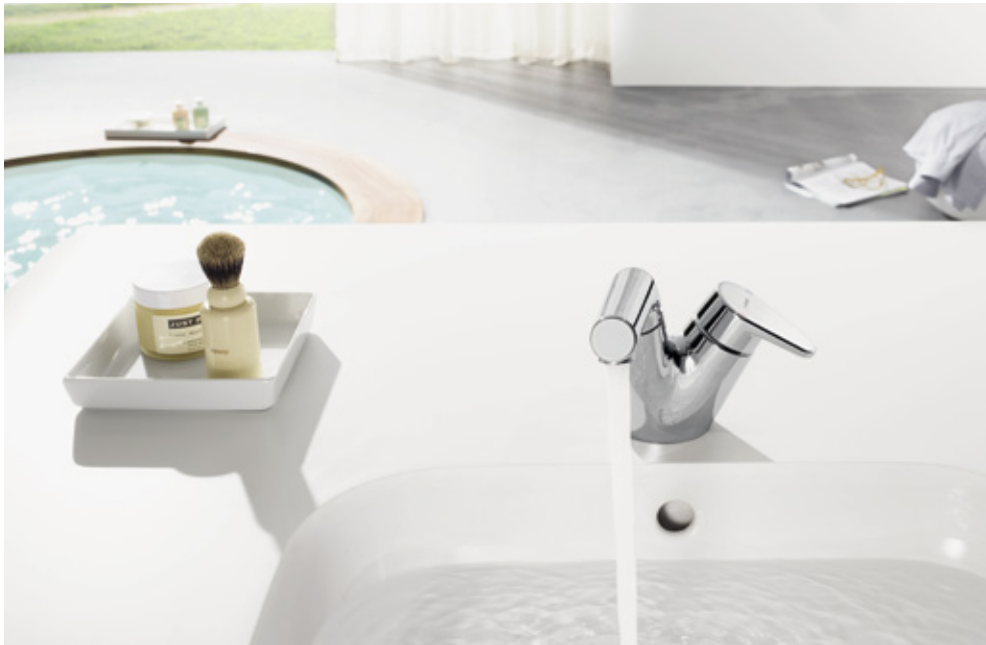

NEW

There is nothing comparable: **HANSASIGNATUR HYBRID** works manually using the lever or by non-contact sensory operation. Water at the pre-set temperature automatically flows when your hands are detected by the sensors. That is comfortable and hygienic, and saves water and energy.