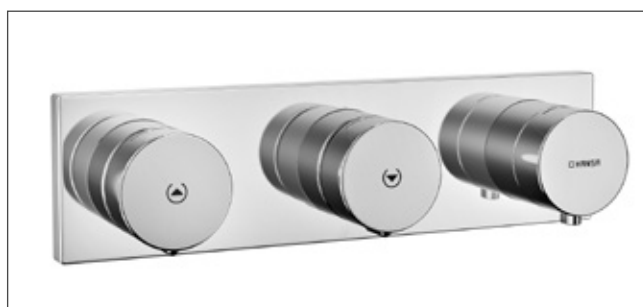

FOLLOWING YOUR INTUITION: HANSAMATRIX WITH CONTROL TECHNOLOGY

HANSASIGNATUR is the protagonist of a new generation of fittings. Translating its intelligent concept from the washbasin to all areas of the bathroom, it finds its ideal partner in the latest generation of the HANSAMATRIX concealed component system. Unchanged in structure, logic and layout, HANSAMATRIX for the first time utilises mains-powered intelligent electronics with control technology hidden behind the wall. This provides the basis for a new, intuitive way of controlling bath and shower fittings – and so creates a new sensual yet functional way to use water.

The minimalist, strictly geometric design of the electronically controlled HANSAMATRIX components is compatible with multiple ranges. This makes it possible to combine matching products from the HANSA|LIVING segment, creating significantly more planning freedom.

HANSAMATRIX with control technology completely redefines user comfort. The intuitive control principle is as simple as it is ingenious: Each function has its own Tiptronic control button. Tap the button to activate and deactivate the function or switch functions. Turn the button to regulate the water flow as you wish. The water temperature can be conveniently pre-set on the thermostat.

All shower and bath functions are combined in complete HANSAMATRIX units. There is a functional unit incorporating a thermostat and a Tiptronic button for water on/off (pictured above left) as well as a variant with two Tiptronic buttons – either for two showers (head/hand shower) or for the shower and bathtub (pictured above right).

The reliable electronics of the controls of HANSAMATRIX operating in the background not only ensures perfect comfort. It also helps to make efficient use of resources and save water, by providing you with a visual indicator. Pressing the Tiptronic button switches the tap on for eight minutes, though you can switch it off again at any time by pressing the button again. A white light indicates that the fitting is active and water is flowing. If switched off within four minutes, a green light ring flashes three times to signal the most eco-friendly showering time. After eight minutes the water flow stops automatically.