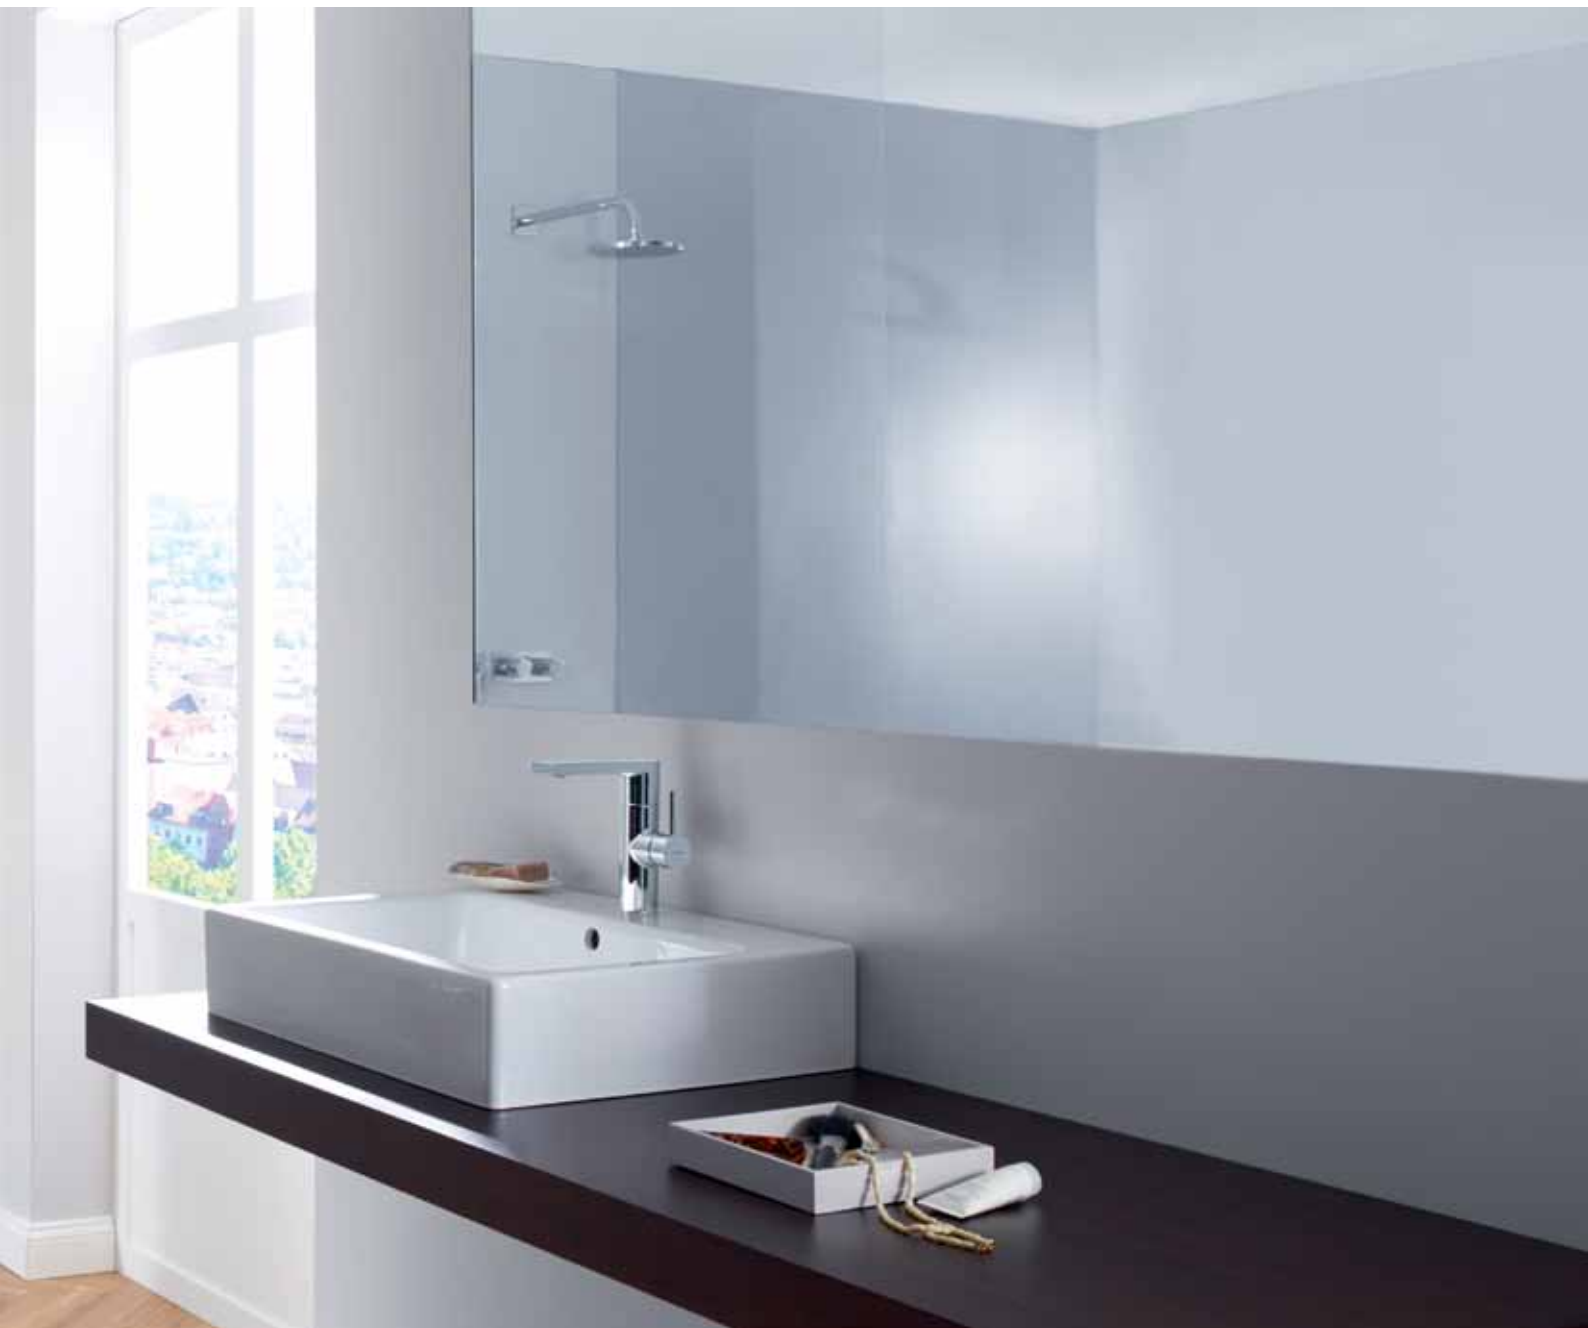

At least one product of this series has the allocated characteristics.

A new version with the characteristic flat operating lever at the side offers a further design option.

Self-assured appearance: the side-controlled HANSASTELEA at washbasins is a real eye-catcher in cosy yet vibrant bathrooms.

## STYLE ON A GRAND SCALE: HANSASTELEA.

HANSASTELEA is a style icon for bathrooms. The combination of round operating lever and wide, angular spout catches the eye – as it is both unorthodox and unique. The new side-controlled version of HANSASTELEA is not in keeping with standard conventions: its swivel spout ensures a powerful stream of clear water without added air. Pure enjoyment – that is instantaneous and sustainable due to the WELL-certified water consumption of just 6 l/min.