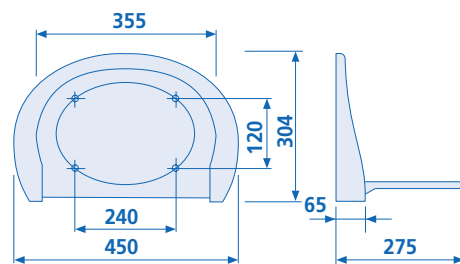

Link zum SANIT-Prospekt „Duschsitze“.
Link to SANIT brochure „Shower seats“.

Farbe Colour	Art.-Nr. Code No.
weiß-alpin Alpine white	54.001.01..0000